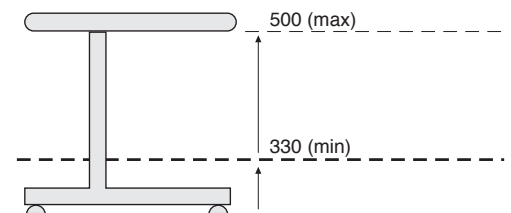

Specifications

- 250kg Maximum Lifting Capacity (moving)
- 400kg Maximum Working Load (stationary)
- 450mm Minimum Height
- 950mm Maximum Height
- 610mm Table Width
- 1880mm Table Length
- Manual Headrest Adjustment +40° to -90°
- Manual Leg Rest Adjustment +70°
- Nose Hole in Headrest as standard
- Lockable Pelvic Section
- Swing away traction bracket

5014 Traction Stool.

Friction free pelvic section allows for 150mm of movement.

Traction Table – Four Section

	CODE	QTY
Product Description		
LynX Traction Table (610 wide) Four Section w/casters	53311T	
Width Options		
670mm Width Option	-65	
710mm Width Option	-70	
770mm Width Option	-75	
Custom Width Option	6014	
Foam & Vinyl Options		
75mm Comfort Foam	6005	
Non-Stock Vinyl Option	6018	
Leather Upgrade	6008	
*please refer to our colour chart for vinyl colour options		
Nose Hole Options		
Nose Hole – Extra (Footend)	6011-5	
Nose Hole Plug - Extra	6010	
Traction Stool		
Traction Stool	5014	
Table Protection		
Paper Towel Roll Holder	6017	
Fitted Table Cover w/nose hole	7201	
Extended Warranty		
10 years Frame & Electrics	7800	
Freight		
Freight charges are not included in our prices. Please contact your Healthtec representative for freight costs and options.		
Shipping Dimensions	2050mm x 850mm x 650mm	
Shipping Weight	80kg (approximately)	

53311 Traction Table - Four Section

5014 Traction Stool