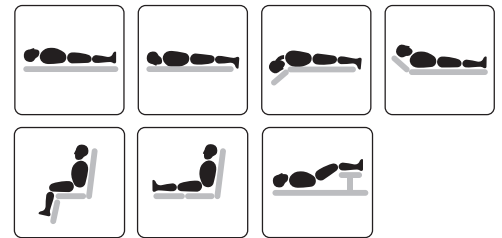

5014 Traction Stool.

Friction free pelvic section allows for 150mm of movement.

Traction Table – Four Section

	CODE	QTY
Product Description		
LynX Traction Table (610 wide) Four Section w/casters	53311T	
Width Options		
670mm Width Option	-65	
710mm Width Option	-70	
770mm Width Option	-75	
Custom Width Option	6014	
Foam & Vinyl Options		
75mm Comfort Foam	6005	
Non-Stock Vinyl Option	6018	
Leather Upgrade	6008	
*please refer to our colour chart for vinyl colour options		
Nose Hole Options		
Nose Hole – Extra (Footend)	6011-5	
Nose Hole Plug - Extra	6010	
Traction Stool		
Traction Stool	5014	
Table Protection		
Paper Towel Roll Holder	6017	
Fitted Table Cover w/nose hole	7201	
Extended Warranty		
10 years Frame & Electrics	7800	
Freight		
Freight charges are not included in our prices. Please contact your Healthtec representative for freight costs and options.		
Shipping Dimensions	2050mm x 850mm x 650mm	
Shipping Weight	80kg (approximately)	

53311 Traction Table - Four Section

5014 Traction Stool