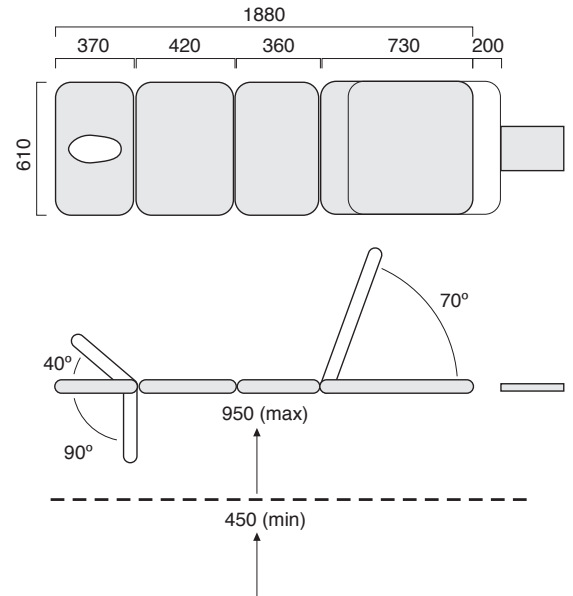

Specifications

- 250kg Maximum Lifting Capacity (moving)
- 400kg Maximum Working Load (stationary)
- 450mm Minimum Height
- 950mm Maximum Height
- 610mm Table Width
- 1880mm Table Length
- Manual Headrest Adjustment +40° to -90°
- Manual Leg Rest Adjustment +70°
- Nose Hole in Headrest as standard
- Lockable Pelvic Section
- Swing away traction bracket

5014 Traction Stool.

Friction free pelvic section allows for 150mm of movement.

Traction Table – Four Section

	CODE	QTY
Product Description		
LynX Traction Table (610 wide) Four Section w/casters	53311T	
Width Options		
670mm Width Option	-65	
710mm Width Option	-70	
770mm Width Option	-75	
Custom Width Option	6014	
Foam & Vinyl Options		
75mm Comfort Foam	6005	
Non-Stock Vinyl Option	6018	
Leather Upgrade	6008	
*please refer to our colour chart for vinyl colour options		
Nose Hole Options		
Nose Hole – Extra (Footend)	6011-5	
Nose Hole Plug - Extra	6010	
Traction Stool		
Traction Stool	5014	
Table Protection		
Paper Towel Roll Holder	6017	
Fitted Table Cover w/nose hole	7201	
Extended Warranty		
10 years Frame & Electrics	7800	
Freight		
Freight charges are not included in our prices. Please contact your Healthtec representative for freight costs and options.		
Shipping Dimensions	2050mm x 850mm x 650mm	
Shipping Weight	80kg (approximately)	