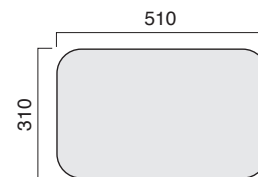

Specifications

- 250kg Maximum Lifting Capacity (moving)
- 400kg Maximum Working Load (stationary)
- 450mm Minimum Height
- 950mm Maximum Height
- 610mm Table Width
- 1880mm Table Length
- Manual Headrest Adjustment +40° to -90°
- Manual Leg Rest Adjustment +70°
- Nose Hole in Headrest as standard
- Lockable Pelvic Section
- Swing away traction bracket

5014 Traction Stool.

Friction free pelvic section allows for 150mm of movement.

Traction Table – Four Section

	CODE	QTY
Product Description		
LynX Traction Table (610 wide) Four Section w/casters	53311T	
Width Options		
670mm Width Option	-65	
710mm Width Option	-70	
770mm Width Option	-75	
Custom Width Option	6014	
Foam & Vinyl Options		
75mm Comfort Foam	6005	
Non-Stock Vinyl Option	6018	
Leather Upgrade	6008	
*please refer to our colour chart for vinyl colour options		
Nose Hole Options		
Nose Hole – Extra (Footend)	6011-5	
Nose Hole Plug - Extra	6010	
Traction Stool		
Traction Stool	5014	
Table Protection		
Paper Towel Roll Holder	6017	
Fitted Table Cover w/nose hole	7201	
Extended Warranty		
10 years Frame & Electrics	7800	
Freight		
Freight charges are not included in our prices. Please contact your Healthtec representative for freight costs and options.		
Shipping Dimensions	2050mm x 850mm x 650mm	
Shipping Weight	80kg (approximately)	

53311 Traction Table - Four Section

5014 Traction Stool