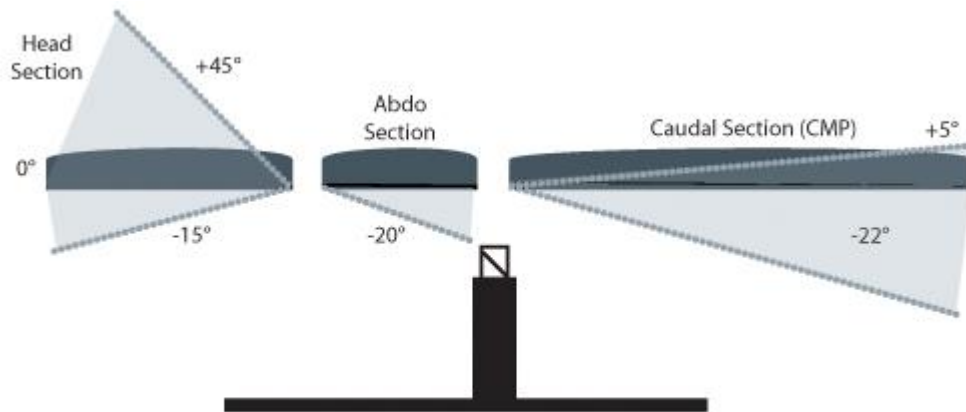

LITE Series – Manual Flexion Distraction

Standard Features

- Manual Flexion Distraction
- Automatic Position Locking
- Manual Flexion Assist Handle
- Electrical Variable Height Option
- Front Lateral Flexion w/Variable Lock
- Caudal Rotation
- Long-Axis Traction
- Hinged Cervical Section
- Adjustable T-bar
- Break-Away Abdominal Section
- Extending Ankle Cushion
- Commercial Grade Vinyl Upholstery
- Adjustable Face Cushions